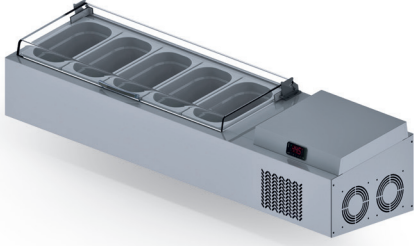

SET ÜSTÜ SALADBARLAR / COUNTERTOP SALADBAR

Gastronom kuvvetler
fiyata dahil değildir.
Gastronom containers
are not included.

TR

- Dış ortam sıcaklığı +43°C %65 nem oranı
- Eşit sıcaklık dağılımı için yeni tasarım
- Sıfır ODP enjekte 42 kg/m3 çevre dostu poliüretan izolasyon- Elektrikli otomatik defrost
- Kolay okunur ekranlı dijital kontrol
- Ergonomik kapı ve kulpu sayesinde kolay açılma ve temizlik
- Patentli 'Icecool' soğutma sistemi ile mükemmel verim ve enerji sarfıyatı
- Sıcak gaz defrost sistemi
- Atık ısı geri kazanımlı kondansasyon
- Tüm buzdolapların marine versiyonları mevcuttur.
- Marine versiyonları 'Icecool marine' sistemi, marine ayak ve raflar içerir.

EN

- Designed to operate in +43°C ambient %65 humidity
- New design for equal temperature distribution
- Zero ODP Injected 42 kg/m3 Polyurethane Insulation
- Digital controller with easy read screen
- Ergonomik kapı ve kulpu sayesinde kolay açılma ve temizlik
- Icecool refrigeration system designed to be most technologically advanced and energy efficient yet
- Hot gas defrost system
- Waste heat recovery condensate vaporiser system
- All refrigerators can be produced in marine version
- Marine version includes 'Icecool marine' system, legs and shelves

KOD CODE	SICAKLIK TEMP.	EBATLAR DIMENSIONS	GN 1/4-150	GÜÇ POWER	VOLTAJ VOLTAGE	TÜKETİM CONSUMPTION	KG KG	FİYAT PRICE
GAST-SBK5	+4 / +10	132X34X45	5	412 W	230 V / 50 Hz	0,2 kW 0,90 A	34 Kg	1.261 €
GAST-SBK6	+4 / +10	150X34X45	6	412 W	230 V / 50 Hz	0,2 kW 0,90	36 Kg	1.353 €
GAST-SBK8	+4 / +10	178X34X45	8	412 W	230 V / 50 Hz	0,2 kW 0,90	42 Kg	1.397 €
GAST-SBK10	+4 / +10	200X34X45	10	412 W	230 V / 50 Hz	0,2 kW 0,90	45 Kg	1.417 €
GAST-SBK11	+4 / +10	225X34X45	11	412 W	230 V / 50 Hz	0,2 kW 0,90	53 Kg	1.430 €
GAST-SBK12	+4 / +10	250X34X45	12	412 W	230 V / 50 Hz	0,2 kW 0,90	48 Kg	1.550 €
GAST-SBC5	+4 / +10	132X34X30	5	412 W	230 V / 50 Hz	0,2 kW 0,90	34 Kg	1.171 €
GAST-SBC6	+4 / +10	150X34X30	6	412 W	230 V / 50 Hz	0,2 kW 0,90	36 Kg	1.254 €
GAST-SBC8	+4 / +10	178X34X30	8	412 W	230 V / 50 Hz	0,2 kW 0,90	42 Kg	1.290 €
GAST-SBC10	+4 / +10	200X34X30	10	412 W	230 V / 50 Hz	0,2 kW 0,90	45 Kg	1.358 €
GAST-SBC11	+4 / +10	225X34X30	11	412 W	230 V / 50 Hz	0,2 kW 0,90	53 Kg	1.397 €
GAST-SBC12	+4 / +10	250X34X30	12	412 W	230 V / 50 Hz	0,2 kW 0,90	48 Kg	1.493 €