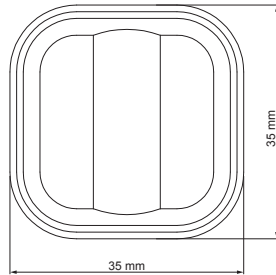

22 gr.

Daha az su tüketimi ile ayda 3 ton su tasarrufu ve daha kısa buz yapma süresi.

With less water consumption, 3 tons of water saving per month and shorter ice making time.

Yerden 28 cm yükseklikteki su gideri sayesinde ekstra pompa ihtiyacı yoktur.

There is no need for an extra water pump by the help of the 28 cm high water drain from the ground.

KOD CODE	EBATLAR DIMENSIONS	PAKET EBT PACKET DMNS	GÜNLÜK KAPASİTE DAY CAPACITY	GÜÇ POWER	VOLTAJ VOLTAGE	İKLİM SINIF TROPICAL CLASS	Soğutma Sistemi Cooling System	KG KG	FİYAT PRICE
GAST-ICE30	39 x 60 x 73	44 x 65 x 100	30 KG	540 W	230 V / 50 Hz	T	Hava (Air Cooled)	48 Kg	1.551 €
GAST-ICE50	48 x 60 x 82	53 x 65 x 110	45 KG	620 W	230 V / 50 Hz	T	Hava (Air Cooled)	56 Kg	1.934 €
GAST-ICE90	61 x 60 x 82	66 x 65 x 110	85 KG	910 W	230 V / 50 Hz	T	Hava (Air Cooled)	82 Kg	2.922 €
GAST-ICE250	82 x 72 x 60	87 x 77 x 75	250 KG	1100 W	230 V / 50 Hz	T	Hava (Air Cooled)	86 Kg	5.206 €
GAST-ICE500	82 x 72 x 83	87 x 77 x 98	500 KG	2440 W	230 V / 50 Hz	T	Hava (Air Cooled)	117 Kg	6.481 €