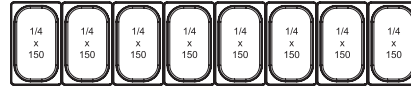

SET ÜSTÜ SALADBARLAR / COUNTERTOP SALADBAR

Gastronom kuvvetler
fiyata dahil değildir.
Gastronom containers
are not included.

TR

- Dış ortam sıcaklığı +43°C %65 nem oranı
- Eşit sıcaklık dağılımı için yeni tasarım
- Sıfır ODP enjekte 42 kg/m3 çevre dostu poliüretan izolasyon- Elektrikli otomatik defrost
- Kolay okunur ekranlı dijital kontrol
- Ergonomik kapı ve kulpu sayesinde kolay açılma ve temizlik
- Patentli 'Icecool' soğutma sistemi ile mükemmel verim ve enerji sarfıyatı
- Sıcak gaz defrost sistemi
- Atık ısı geri kazanımlı kondansasyon
- Tüm buzdolapların marine versiyonları mevcuttur.
- Marine versiyonları 'Icecool marine' sistemi, marine ayak ve raflar içerir.

EN

- Designed to operate in +43°C ambient %65 humidity
- New design for equal temperature distribution
- Zero ODP Injected 42 kg/m3 Polyurethane Insulation
- Digital controller with easy read screen
- Ergonomik kapı ve kulpu sayesinde kolay açılma ve temizlik
- Icecool refrigeration system designed to be most technologically advanced and energy efficient yet
- Hot gas defrost system
- Waste heat recovery condensate vaporiser system
- All refrigerators can be produced in marine version
- Marine version includes 'Icecool marine' system, legs and shelves

KOD CODE	SICAKLIK TEMP.	EBATLAR DIMENSIONS	GN 1/4-150	GÜÇ POWER	VOLTAJ VOLTAGE	TÜKETİM CONSUMPTION	KG KG	FİYAT PRICE
GAST-SBK5	+4 / +10	132X34X45	5	412 W	230 V / 50 Hz	0,2 kW 0,90 A	34 Kg	1.261 €
GAST-SBK6	+4 / +10	150X34X45	6	412 W	230 V / 50 Hz	0,2 kW 0,90	36 Kg	1.353 €
GAST-SBK8	+4 / +10	178X34X45	8	412 W	230 V / 50 Hz	0,2 kW 0,90	42 Kg	1.397 €
GAST-SBK10	+4 / +10	200X34X45	10	412 W	230 V / 50 Hz	0,2 kW 0,90	45 Kg	1.417 €
GAST-SBK11	+4 / +10	225X34X45	11	412 W	230 V / 50 Hz	0,2 kW 0,90	53 Kg	1.430 €
GAST-SBK12	+4 / +10	250X34X45	12	412 W	230 V / 50 Hz	0,2 kW 0,90	48 Kg	1.550 €
GAST-SBC5	+4 / +10	132X34X30	5	412 W	230 V / 50 Hz	0,2 kW 0,90	34 Kg	1.171 €
GAST-SBC6	+4 / +10	150X34X30	6	412 W	230 V / 50 Hz	0,2 kW 0,90	36 Kg	1.254 €
GAST-SBC8	+4 / +10	178X34X30	8	412 W	230 V / 50 Hz	0,2 kW 0,90	42 Kg	1.290 €
GAST-SBC10	+4 / +10	200X34X30	10	412 W	230 V / 50 Hz	0,2 kW 0,90	45 Kg	1.358 €
GAST-SBC11	+4 / +10	225X34X30	11	412 W	230 V / 50 Hz	0,2 kW 0,90	53 Kg	1.397 €
GAST-SBC12	+4 / +10	250X34X30	12	412 W	230 V / 50 Hz	0,2 kW 0,90	48 Kg	1.493 €