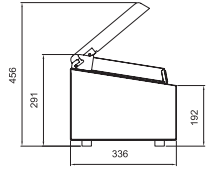

SET ÜSTÜ SALADBARLAR / COUNTERTOP SALADBAR

Gastronom kuvvetler
fiyata dahil değildir.
Gastronom containers
are not included.

TR

- Dış ortam sıcaklığı +43°C %65 nem oranı
- Eşit sıcaklık dağılımı için yeni tasarım
- Sıfır ODP enjekte 42 kg/m3 çevre dostu poliüretan izolasyon- Elektrikli otomatik defrost
- Kolay okunur ekranlı dijital kontrol
- Ergonomik kapı ve kulpu sayesinde kolay açılma ve temizlik
- Patentli 'Icecool' soğutma sistemi ile mükemmel verim ve enerji sarfıyatı
- Sıcak gaz defrost sistemi
- Atık ısı geri kazanımlı kondansasyon
- Tüm buzdolapların marine versiyonları mevcuttur.
- Marine versiyonları 'Icecool marine' sistemi, marine ayak ve raflar içerir.

EN

- Designed to operate in +43°C ambient %65 humidity
- New design for equal temperature distribution
- Zero ODP Injected 42 kg/m3 Polyurethane Insulation
- Digital controller with easy read screen
- Ergonomik kapı ve kulpu sayesinde kolay açılma ve temizlik
- Icecool refrigeration system designed to be most technologically advanced and energy efficient yet
- Hot gas defrost system
- Waste heat recovery condensate vaporiser system
- All refrigerators can be produced in marine version
- Marine version includes 'Icecool marine' system, legs and shelves

KOD CODE	SICAKLIK TEMP.	EBATLAR DIMENSIONS	GN 1/4-150	GÜÇ POWER	VOLTAJ VOLTAGE	TÜKETİM CONSUMPTION	KG KG	FİYAT PRICE
GAST-SBK5	+4 / +10	132X34X45	5	412 W	230 V / 50 Hz	0,2 kW 0,90 A	34 Kg	1.261 €
GAST-SBK6	+4 / +10	150X34X45	6	412 W	230 V / 50 Hz	0,2 kW 0,90	36 Kg	1.353 €
GAST-SBK8	+4 / +10	178X34X45	8	412 W	230 V / 50 Hz	0,2 kW 0,90	42 Kg	1.397 €
GAST-SBK10	+4 / +10	200X34X45	10	412 W	230 V / 50 Hz	0,2 kW 0,90	45 Kg	1.417 €
GAST-SBK11	+4 / +10	225X34X45	11	412 W	230 V / 50 Hz	0,2 kW 0,90	53 Kg	1.430 €
GAST-SBK12	+4 / +10	250X34X45	12	412 W	230 V / 50 Hz	0,2 kW 0,90	48 Kg	1.550 €
GAST-SBC5	+4 / +10	132X34X30	5	412 W	230 V / 50 Hz	0,2 kW 0,90	34 Kg	1.171 €
GAST-SBC6	+4 / +10	150X34X30	6	412 W	230 V / 50 Hz	0,2 kW 0,90	36 Kg	1.254 €
GAST-SBC8	+4 / +10	178X34X30	8	412 W	230 V / 50 Hz	0,2 kW 0,90	42 Kg	1.290 €
GAST-SBC10	+4 / +10	200X34X30	10	412 W	230 V / 50 Hz	0,2 kW 0,90	45 Kg	1.358 €
GAST-SBC11	+4 / +10	225X34X30	11	412 W	230 V / 50 Hz	0,2 kW 0,90	53 Kg	1.397 €
GAST-SBC12	+4 / +10	250X34X30	12	412 W	230 V / 50 Hz	0,2 kW 0,90	48 Kg	1.493 €