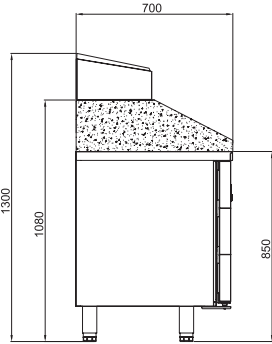

MAKE UP BUZDOLAPLARI - MERMERLİ / MAKE UP REFRIGERATORS - MARBLE

Gastronom küvetler
fiyata dahil değildir.
Gastronom containers
are not included.

TR

- Dış ortam sıcaklığı +43°C %65 nem oranı
- Eşit sıcaklık dağılımı için yeni tasarım
- Sıfır ODP enjekte 42 kg/m3 çevre dostu poliüretan izolasyon- Elektrikli otomatik defrost
- Kolay okunur ekranlı dijital kontrol
- Ergonomik kapı ve kulpu sayesinde kolay açılma ve temizlik
- Patentli 'Icecool' soğutma sistemi ile mükemmel verim ve enerji sarfıyatı
- Sıcak gaz defrost sistemi
- Atık ısı geri kazanımlı kondanzasyon
- Tüm buzdolapların marine versiyonları mevcuttur.
- Marine versiyonları 'Icecool marine' sistemi, marine ayak ve raflar içerir.

EN

- Designed to operate in +43°C ambient %65 humidity
- New design for equal temperature distribution
- Zero ODP Injected 42 kg/m3 Polyurethane Insulation
- Digital controller with easy read screen
- Ergonomik kapı ve kulpu sayesinde kolay açılma ve temizlik
- Icecool refrigeration system designed to be most technologicaly advanced and energy efficient yet
- Hot gas defrost system
- Waste heat recovery condensate vaporiser system
- All refrigerators can be produced in marine version
- Marine version includes 'Icecool marine' system, legs and shelves