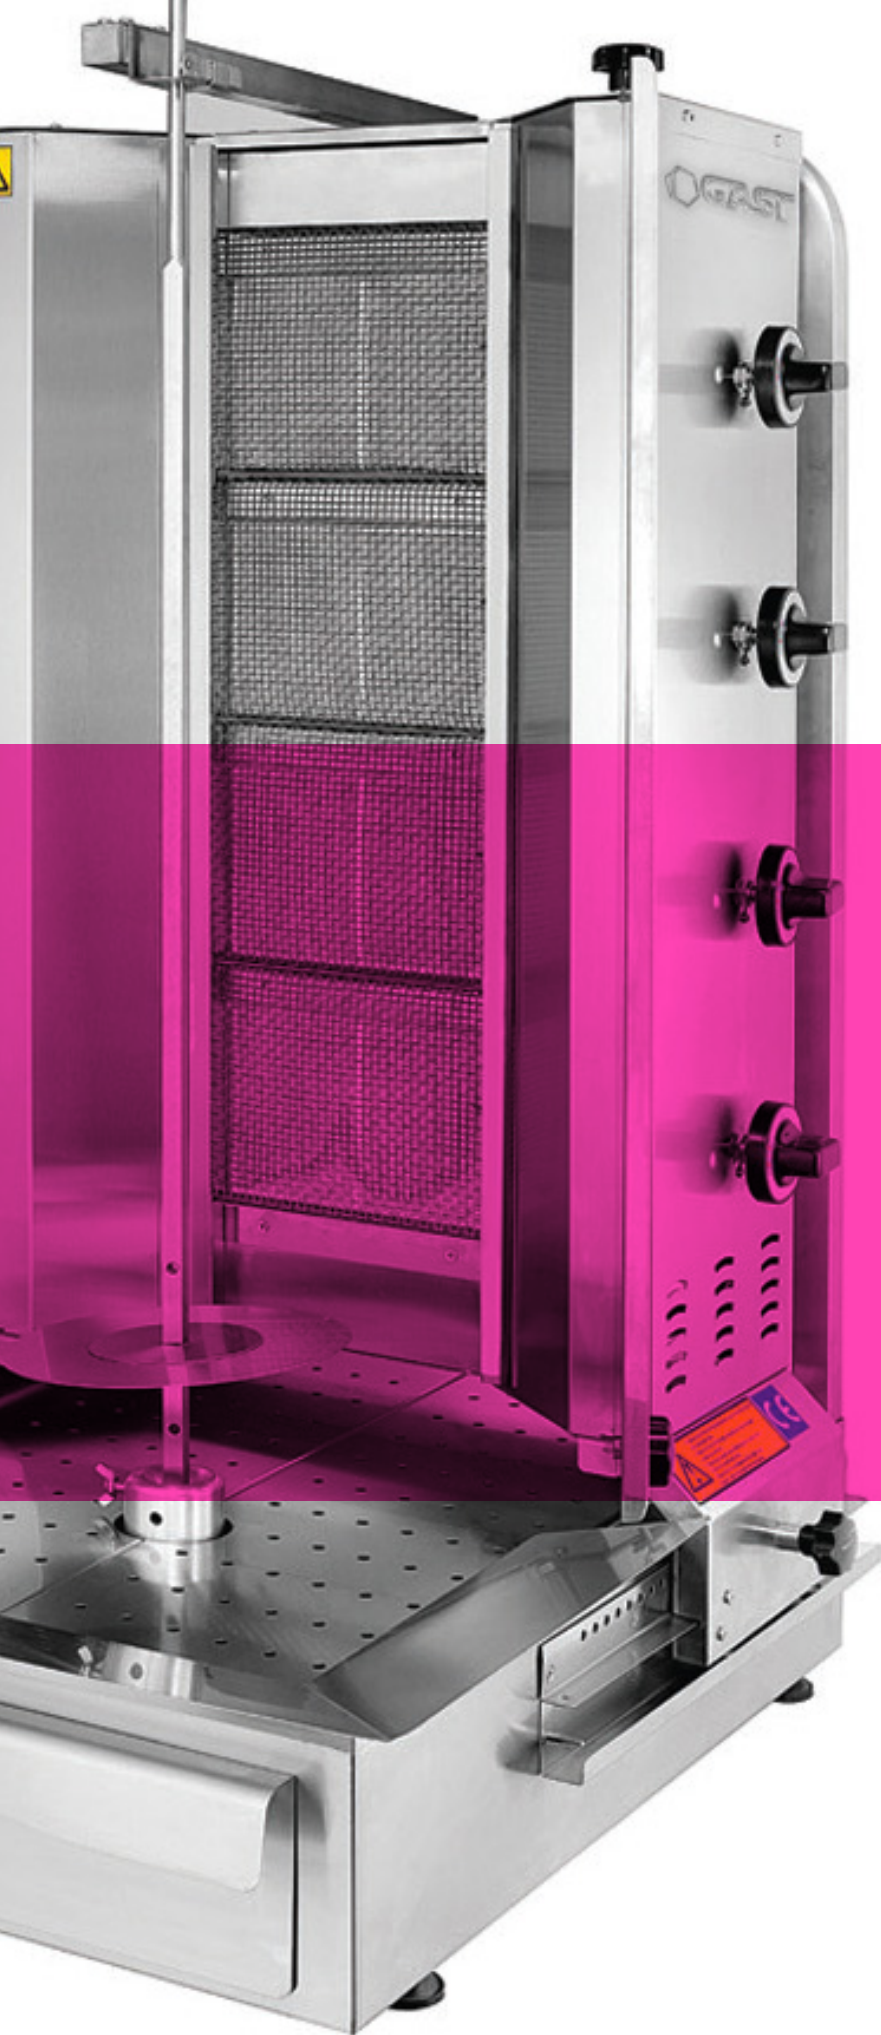

KAFETERYA
CAFETERIA
Cafeterias