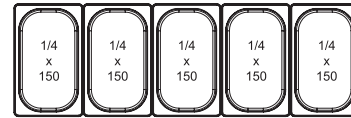

SET ÜSTÜ SALADBARLAR / COUNTERTOP SALADBAR

Gastronom kuvvetler
fiyata dahil değildir.
Gastronom containers
are not included.

TR

- Dış ortam sıcaklığı +43°C %65 nem oranı
- Eşit sıcaklık dağılımı için yeni tasarım
- Sıfır ODP enjekte 42 kg/m3 çevre dostu poliüretan izolasyon- Elektrikli otomatik defrost
- Kolay okunur ekranlı dijital kontrol
- Ergonomik kapı ve kulpu sayesinde kolay açılma ve temizlik
- Patentli 'Icecool' soğutma sistemi ile mükemmel verim ve enerji sarfıyatı
- Sıcak gaz defrost sistemi
- Atık ısı geri kazanımlı kondansasyon
- Tüm buzdolapların marine versiyonları mevcuttur.
- Marine versiyonları 'Icecool marine' sistemi, marine ayak ve raflar içerir.

EN

- Designed to operate in +43°C ambient %65 humidity
- New design for equal temperature distribution
- Zero ODP Injected 42 kg/m3 Polyurethane Insulation
- Digital controller with easy read screen
- Ergonomik kapı ve kulpu sayesinde kolay açılma ve temizlik
- Icecool refrigeration system designed to be most technologically advanced and energy efficient yet
- Hot gas defrost system
- Waste heat recovery condensate vaporiser system
- All refrigerators can be produced in marine version
- Marine version includes 'Icecool marine' system, legs and shelves

KOD CODE	SICAKLIK TEMP.	EBATLAR DIMENSIONS	GN 1/4-150	GÜÇ POWER	VOLTAJ VOLTAGE	TÜKETİM CONSUMPTION	KG KG	FİYAT PRICE
GAST-SBK5	+4 / +10	132X34X45	5	412 W	230 V / 50 Hz	0,2 kW 0,90 A	34 Kg	1.261 €
GAST-SBK6	+4 / +10	150X34X45	6	412 W	230 V / 50 Hz	0,2 kW 0,90	36 Kg	1.353 €
GAST-SBK8	+4 / +10	178X34X45	8	412 W	230 V / 50 Hz	0,2 kW 0,90	42 Kg	1.397 €
GAST-SBK10	+4 / +10	200X34X45	10	412 W	230 V / 50 Hz	0,2 kW 0,90	45 Kg	1.417 €
GAST-SBK11	+4 / +10	225X34X45	11	412 W	230 V / 50 Hz	0,2 kW 0,90	53 Kg	1.430 €
GAST-SBK12	+4 / +10	250X34X45	12	412 W	230 V / 50 Hz	0,2 kW 0,90	48 Kg	1.550 €
GAST-SBC5	+4 / +10	132X34X30	5	412 W	230 V / 50 Hz	0,2 kW 0,90	34 Kg	1.171 €
GAST-SBC6	+4 / +10	150X34X30	6	412 W	230 V / 50 Hz	0,2 kW 0,90	36 Kg	1.254 €
GAST-SBC8	+4 / +10	178X34X30	8	412 W	230 V / 50 Hz	0,2 kW 0,90	42 Kg	1.290 €
GAST-SBC10	+4 / +10	200X34X30	10	412 W	230 V / 50 Hz	0,2 kW 0,90	45 Kg	1.358 €
GAST-SBC11	+4 / +10	225X34X30	11	412 W	230 V / 50 Hz	0,2 kW 0,90	53 Kg	1.397 €
GAST-SBC12	+4 / +10	250X34X30	12	412 W	230 V / 50 Hz	0,2 kW 0,90	48 Kg	1.493 €