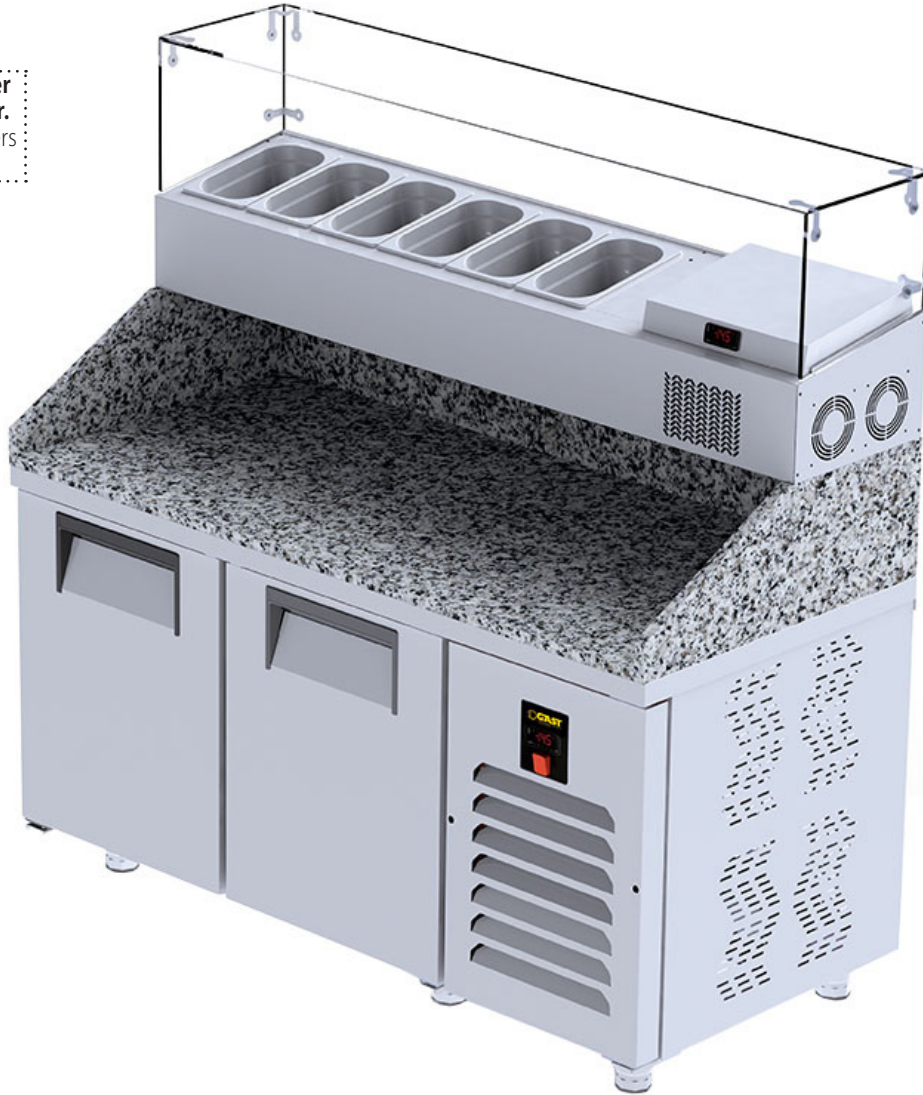

MAKE UP BUZDOLAPLARI 40X60 TEPŞİ KAPASİTELİ / MAKE UP REFRIGERATORS W/40X60 TRAY CAPACITY

425 €

542 €

64 €

45 €

28 €

82 €

207 €

Gastronom küvetler
fiyata dahil değildir.
Gastronom containers
are not included.

KOD CODE	SICAKLIK TEMP.	EBATLAR DIMENSIONS	KAPI DOOR	LİTRE LITER	GÜÇ POWER	VOLTAJ VOLTAGE	TÜKETİM CONSUMPTION	P. KALİTE S.S QLTY	KG KG	FİYAT PRICE
GAST-MMUB1250	-2 / +8	150X80X85	2	330 LT	461 W	230 V / 50 Hz	0,321 kW 1,93 A	304	146 Kg	3.449 €
GAST-MMUB1250 CR	-2 / +8	150X80X85	2	330 LT	461 W	230 V / 50 Hz	0,321 kW 1,93 A	430	146 Kg	3.079 €
GAST-MMUB1350	-2 / +8	200X80X85	3	515 LT	665 W	230 V / 50 Hz	0,336 kW 1,98 A	304	247 Kg	4.055 €
GAST-MMUB1350 CR	-2 / +8	200X80X85	3	515 LT	665 W	230 V / 50 Hz	0,336 kW 1,98 A	430	247 Kg	3.621 €