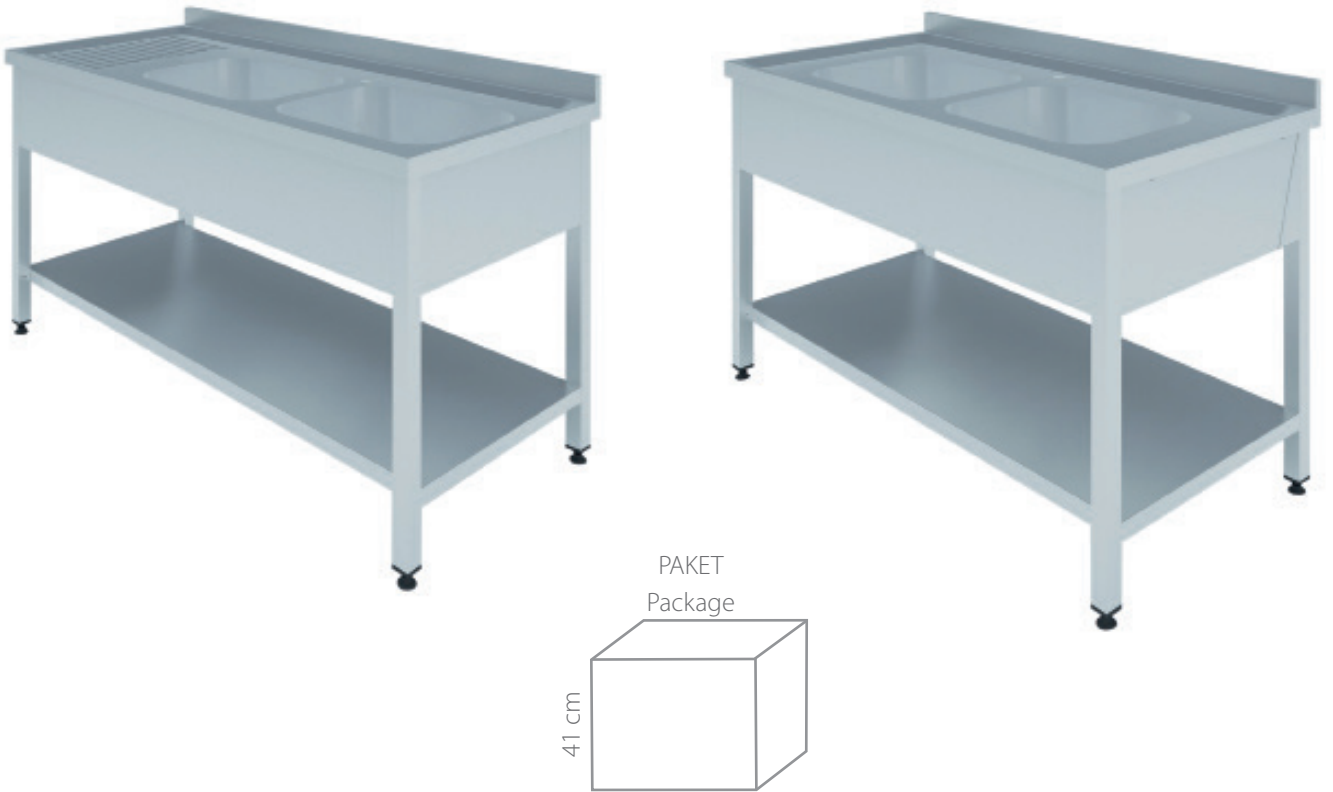

DEMONTE İKİ EVYELİ TEZGAH / DISMOUNTABLE WORK TABLE WITH 2 SINKS / PLONGE 2 BACS AVEC ÉTAGÈRE

600 mm Demonte İki Evyeli Tezgah Sol

600 mm Dismountable Work Table With 1 Sink Left

KOD CODE	EBATLAR DIMENSIONS	KG KG	FİYAT PRICE
GAST-6CEDT12L	1200 x 600 x 850	32 Kg.	605 €
GAST-6CEDT14L	1400 x 600 x 850	35 Kg.	640 €
GAST-6CEDT16L	1600 x 600 x 850	39 Kg.	680 €
GAST-6CEDT18L	1800 x 600 x 850	41 Kg.	715 €
GAST-6CEDT19L	1900 x 600 x 850	45 Kg.	735 €

700 mm Demonte İki Evyeli Tezgah Sol

700 mm Dismountable Work Table With 1 Sink Left

KOD CODE	EBATLAR DIMENSIONS	KG KG	FİYAT PRICE
GAST-7CEDT12L	1200 x 700 x 850	35 Kg.	615 €
GAST-7CEDT14L	1400 x 700x 850	37 Kg.	640 €
GAST-7CEDT16L	1600 x 700 x 850	40 Kg.	665 €
GAST-7CEDT18L	1800 x 700 x 850	43 Kg.	725 €
GAST-7CEDT19L	1900 x 700 x 850	47 Kg.	770 €

600 mm Demonte İki Evyeli Tezgah Sağ

600 mm Dismountable Work Table With 1 Sink Right

KOD CODE	EBATLAR DIMENSIONS	KG KG	FİYAT PRICE
GAST-6CEDT14R	1400 x 600 x 850	35 Kg.	640 €
GAST-6CEDT16R	1600 x 600 x 850	39 Kg.	680 €
GAST-6CEDT18R	1800 x 600 x 850	41 Kg.	715 €
GAST-6CEDT19R	1900 x 600 x 850	45 Kg.	735 €

700 mm Demonte İki Evyeli Tezgah Sağ

700 mm Dismountable Work Table With 1 Sink Right

KOD CODE	EBATLAR DIMENSIONS	KG KG	FİYAT PRICE
GAST-7CEDT14R	1400 x 700 x 850	37 Kg.	640 €
GAST-7CEDT16R	1600 x 700 x 850	40 Kg.	665 €
GAST-7CEDT18R	1800 x 700 x 850	43 Kg.	725 €
GAST-7CEDT19R	1900 x 700 x 850	47 Kg.	770 €