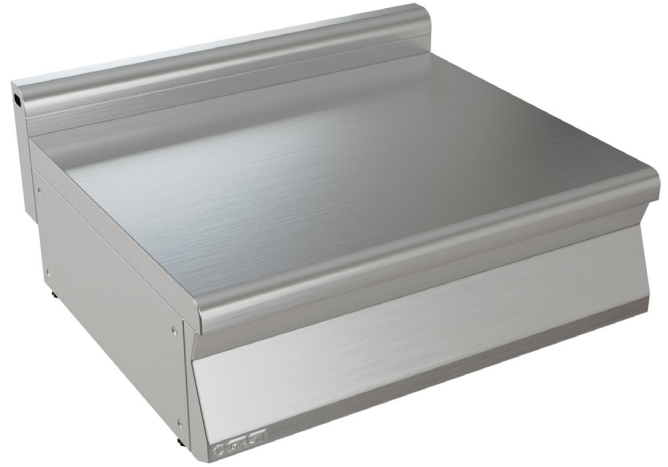

80 LİK NÖTR TEZGAH / WORKING BENCH / COMPTOIR NEUTRE

GAST-7NT80

KOD CODE	MODEL DESCRIPTION	EBATLAR DIMENSIONS	KG KG	FİYAT PRICE
GAST-7NT40	40 lık Nötr Tezgah Working Bench	400 x 700 x 300	10 Kg.	285 €
GAST-7NT80	80 lık Nötr Tezgah Working Bench	800 x 700 x 300	20 Kg.	358 €