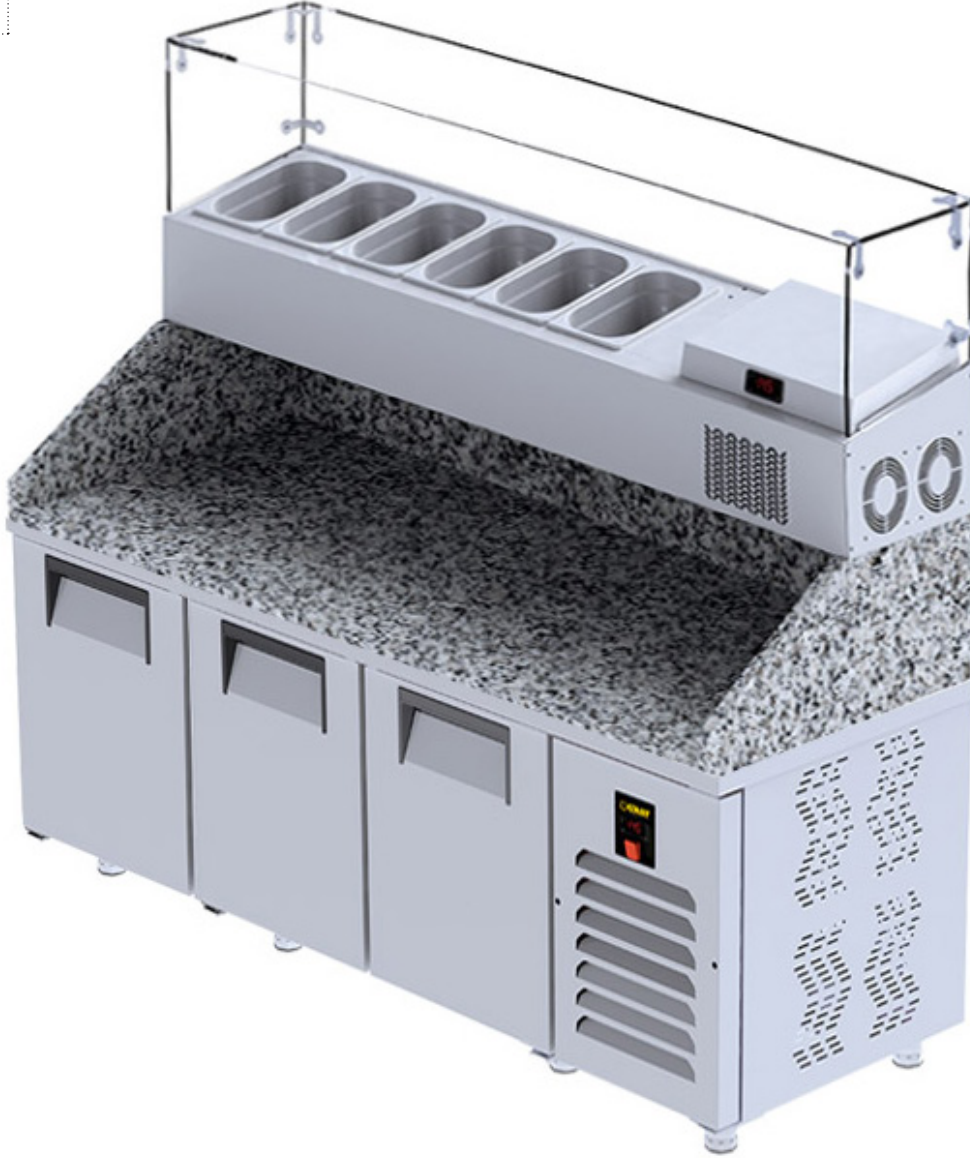

MAKE UP BUZDOLAPLARI - MERMERLİ / MAKE UP REFRIGERATORS - MARBLE

Gastronom küvetler
fiyata dahil değildir.
Gastronom containers
are not included.

TR

- Dış ortam sıcaklığı +43°C %65 nem oranı
- Eşit sıcaklık dağılımı için yeni tasarım
- Sıfır ODP enjekte 42 kg/m3 çevre dostu poliüretan izolasyon- Elektrikli otomatik defrost
- Kolay okunur ekranlı dijital kontrol
- Ergonomik kapı ve kulpu sayesinde kolay açılma ve temizlik
- Patentli 'Icecool' soğutma sistemi ile mükemmel verim ve enerji sarfıyatı
- Sıcak gaz defrost sistemi
- Atık ısı geri kazanımlı kondanzasyon
- Tüm buzdolapların marine versiyonları mevcuttur.
- Marine versiyonları 'Icecool marine' sistemi, marine ayak ve raflar içerir.

EN

- Designed to operate in +43°C ambient %65 humidity
- New design for equal temperature distribution
- Zero ODP Injected 42 kg/m3 Polyurethane Insulation
- Digital controller with easy read screen
- Ergonomik kapı ve kulpu sayesinde kolay açılma ve temizlik
- Icecool refrigeration system designed to be most technologicaly advanced and energy efficient yet
- Hot gas defrost system
- Waste heat recovery condensate vaporiser system
- All refrigerators can be produced in marine version
- Marine version includes 'Icecool marine' system, legs and shelves