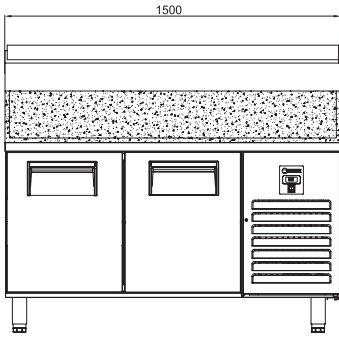

MAKE UP BUZDOLAPLARI - MERMERLİ / MAKE UP REFRIGERATORS - MARBLE

Gastronom küvetler
fiyata dahil değildir.
Gastronom containers
are not included.

TR

- Dış ortam sıcaklığı +43°C %65 nem oranı
- Eşit sıcaklık dağılımı için yeni tasarım
- Sıfır ODP enjekte 42 kg/m3 çevre dostu poliüretan izolasyon- Elektrikli otomatik defrost
- Kolay okunur ekranlı dijital kontrol
- Ergonomik kapı ve kulpu sayesinde kolay açılma ve temizlik
- Patentli 'Icecool' soğutma sistemi ile mükemmel verim ve enerji sarfıyatı
- Sıcak gaz defrost sistemi
- Atık ısı geri kazanımlı kondanzasyon
- Tüm buzdolapların marine versiyonları mevcuttur.
- Marine versiyonları 'Icecool marine' sistemi, marine ayak ve raflar içerir.

EN

- Designed to operate in +43°C ambient %65 humidity
- New design for equal temperature distribution
- Zero ODP Injected 42 kg/m3 Polyurethane Insulation
- Digital controller with easy read screen
- Ergonomik kapı ve kulpu sayesinde kolay açılma ve temizlik
- Icecool refrigeration system designed to be most technologicaly advanced and energy efficient yet
- Hot gas defrost system
- Waste heat recovery condensate vaporiser system
- All refrigerators can be produced in marine version
- Marine version includes 'Icecool marine' system, legs and shelves