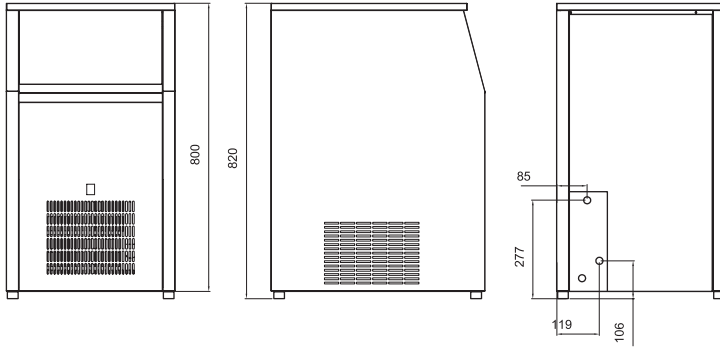

22 gr.

Daha az su tüketimi ile ayda 3 ton su tasarrufu ve daha kısa buz yapma süresi.

With less water consumption, 3 tons of water saving per month and shorter ice making time.

Yerden 28 cm yükseklikteki su gideri sayesinde ekstra pompa ihtiyacı yoktur.

There is no need for an extra water pump by the help of the 28 cm high water drain from the ground.

KOD CODE	EBATLAR DIMENSIONS	PAKET EBT PACKET DMNS	GÜNLÜK KAPASİTE DAY CAPACITY	GÜÇ POWER	VOLTAJ VOLTAGE	İKLİM SINIF TROPICAL CLASS	Soğutma Sistemi Cooling System	KG KG	FİYAT PRICE
GAST-ICE30	39 x 60 x 73	44 x 65 x 100	30 KG	540 W	230 V / 50 Hz	T	Hava (Air Cooled)	48 Kg	1.551 €
GAST-ICE50	48 x 60 x 82	53 x 65 x 110	45 KG	620 W	230 V / 50 Hz	T	Hava (Air Cooled)	56 Kg	1.934 €
GAST-ICE90	61 x 60 x 82	66 x 65 x 110	85 KG	910 W	230 V / 50 Hz	T	Hava (Air Cooled)	82 Kg	2.922 €
GAST-ICE250	82 x 72 x 60	87 x 77 x 75	250 KG	1100 W	230 V / 50 Hz	T	Hava (Air Cooled)	86 Kg	5.206 €
GAST-ICE500	82 x 72 x 83	87 x 77 x 98	500 KG	2440 W	230 V / 50 Hz	T	Hava (Air Cooled)	117 Kg	6.481 €